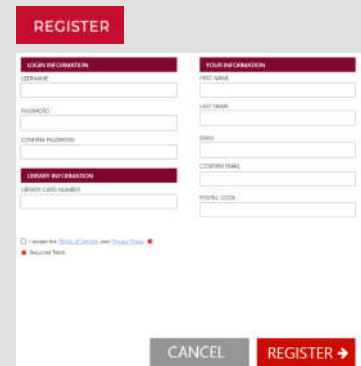

Log in to accounts, your content formats will display in categories and in menu – checkout – enjoy!

Note: if you don't see all content formats on your desktop, your library may have another RBdigital collection available. Go to the eResources on your library's website for more information and set up an additional account. On mobile apps, you may switch your RBdigital profiles with My Account in the menu.

Access your library's RBdigital collection in a browser to create an account.

Choose Register or Sign In with existing account

1

New User enter library and user information

Review Terms Privacy Policy

Click Register

2

Existing user click SIGN IN

Review Terms Privacy Policy and click OK

Click SIGN IN

3

RBdigital will open to your library collection homepage

Available content will display

4

Select MENU icon in upper-left hand corner

5

Scroll through content sections or select a format from menu to view more content

6

Note: Scroll through content formats and specific titles or services to view featured items. You may also search for additional items and/or tap on a title cover to open a detail page and complete checkout.