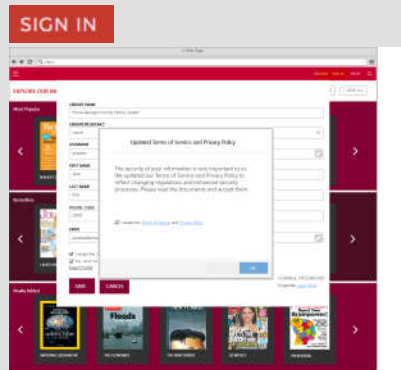

Log in to accounts, your content formats will display in categories and in menu – checkout – enjoy!

Note: if you don't see all content formats on your desktop, your library may have another RBdigital collection available. Go to the eResources on your library's website for more information and set up an additional account. On mobile apps, you may switch your RBdigital profiles with My Account in the menu.

2

Existing user click SIGN IN

Review Terms Privacy Policy and click OK

Click SIGN IN

3

RBdigital will open to your library collection homepage

Available content will display

4

Select MENU icon in upper-left hand corner

5

Scroll through content sections or select a format from menu to view more content

6

Note: Scroll through content formats and specific titles or services to view featured items. You may also search for additional items and/or tap on a title cover to open a detail page and complete checkout.

Log in to accounts, your content formats will display in categories and in menu – checkout – enjoy!

Streaming video offers an unlimited streaming video experience in RBdigital. Each checkout provides a 7-day access pass to watch the each video service. A separate 7-day access pass is required for each service.