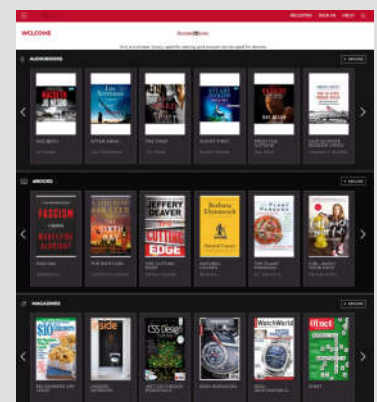

Log in to accounts, your content formats will display in categories and in menu – checkout – enjoy!

Note: if you don't see all content formats on your desktop, your library may have another RBdigital collection available. Go to the eResources on your library's website for more information and set up an additional account. On mobile apps, you may switch your RBdigital profiles with My Account in the menu.

Select MENU icon in upper-left hand corner

5

Scroll through content sections or select a format from menu to view more content

6

Note: Scroll through content formats and specific titles or services to view featured items. You may also search for additional items and/or tap on a title cover to open a detail page and complete checkout.

Log in to accounts, your content formats will display in categories and in menu – checkout – enjoy!

Streaming video offers an unlimited streaming video experience in RBdigital. Each checkout provides a 7-day access pass to watch the each video service. A separate 7-day access pass is required for each service.