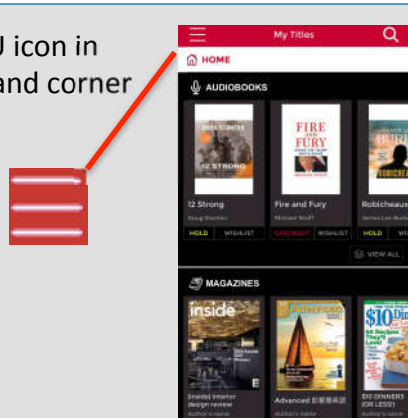

Log in to accounts, your content formats will display in categories and in menu – checkout – enjoy!

Note: if you don't see all content formats on your desktop, your library may have another RBdigital collection available. Go to the eResources on your library's website for more information and set up an additional account. On mobile apps, you may switch your RBdigital profiles with My Account in the menu.

2

Existing user click SIGN IN

Review Terms Privacy Policy and click OK

Click SIGN IN

3

RBdigital will open to your library collection homepage

Available content will display

4

Select MENU icon in upper-left hand corner

5

Scroll through content sections or select a format from menu to view more content

6

Note: Scroll through content formats and specific titles or services to view featured items. You may also search for additional items and/or tap on a title cover to open a detail page and complete checkout.