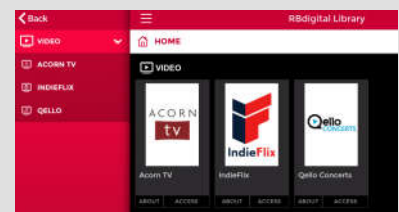

Log in to accounts, your content formats will display in categories and in menu – checkout – enjoy!

Note: if you don't see all content formats on your desktop, your library may have another RBdigital collection available. Go to the eResources on your library's website for more information and set up an additional account. On mobile apps, you may switch your RBdigital profiles with My Account in the menu.

Log in to accounts, your content formats will display in categories and in menu – checkout – enjoy!

Streaming video offers an unlimited streaming video experience in RBdigital. Each checkout provides a 7-day access pass to watch the each video service. A separate 7-day access pass is required for each service.

Open Menu and tap VIDEO

7

Tap the desired video service from the menu

The detail page opens

8

Tap ACCESS on detail page to check out a 7-day pass

Video service opens in a browser tab

9