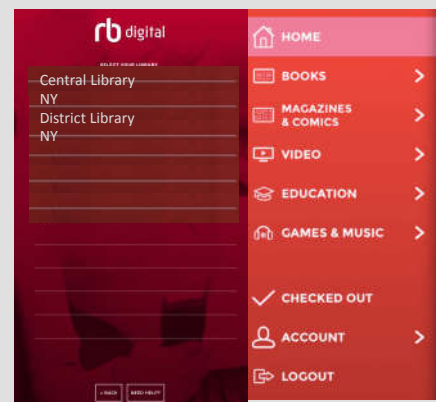

Log in to accounts, your content formats will display in categories and in menu – checkout – enjoy!

Note: if you don't see all content formats on your app, your library may have another RBdigital collection available. Go to the eResources on your library's website for more information and set up an additional account. You may access more than one account in RBdigital by switching your profiles with My Account in the menu.

Download RBdigital App

Mobile apps require an existing RBdigital account

Refer to the desktop-browser steps

1

Open App

Choose country

Click Next

2

Enter User Information and password

Accept Terms

Click Next

3

If prompted, select your library

RBdigital will open to your library collection homepage

4

Select MENU icon in upper-left hand corner

Log in to accounts, your content formats will display in categories and in menu – checkout – enjoy!

Streaming video offers an unlimited streaming video experience in RBdigital. Each checkout provides a 7-day access pass to watch the each video service. A separate 7-day access pass is required for each service.