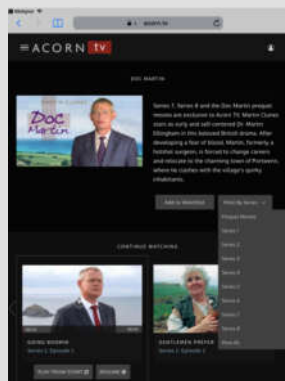

Tap Series to open seasons and episodes

Tap the episode and video plays

11

Video plays with prompts for closed captioning and full screen view

Tap RBdigital < back arrow to return to RBdigital app

12