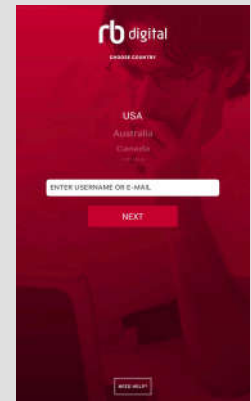

Log in to accounts, your content formats will display in categories and in menu – checkout – enjoy!

Note: if you don't see all content formats on your app, your library may have another RBdigital collection available. Go to the eResources on your library's website for more information and set up an additional account. You may access more than one account in RBdigital by switching your profiles with My Account in the menu.

Download RBdigital App

Mobile apps require an existing RBdigital account

Refer to the desktop-browser steps

1

Open App

Choose country

Click Next

2

Enter User Information and password

Accept Terms

Click Next

3

If prompted, select your library

RBdigital will open to your library collection homepage

4

Select MENU icon in upper-left hand corner