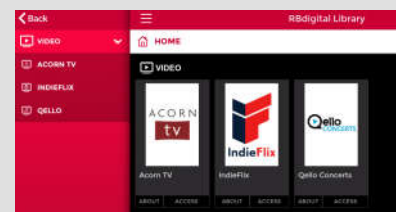

Log in to accounts, your content formats will display in categories and in menu – checkout – enjoy!

Note: if you don't see all content formats on your app, your library may have another RBdigital collection available. Go to the eResources on your library's website for more information and set up an additional account. You may access more than one account in RBdigital by switching your profiles with My Account in the menu.

Log in to accounts, your content formats will display in categories and in menu – checkout – enjoy!

Streaming video offers an unlimited streaming video experience in RBdigital. Each checkout provides a 7-day access pass to watch the each video service. A separate 7-day access pass is required for each service.

Open Menu and tap VIDEO

7

Tap the desired video service from the menu

The detail page opens

8

Tap ACCESS on detail page to check out a 7-day pass

Video service opens in a browser tab

9