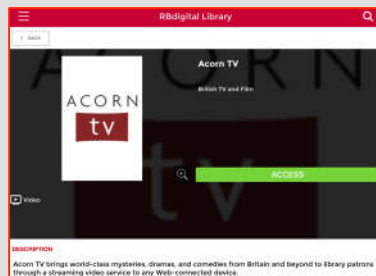

Tap ACCESS on detail page to check out a 7-day pass

Video service opens in a browser tab

9

Video service opens to home page with series, film, and episode features

10