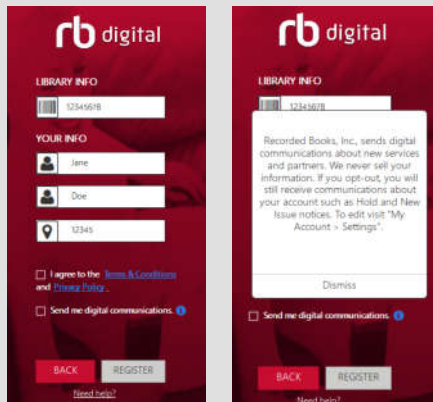

Log in to accounts, your content formats will display in categories and in menu – checkout – enjoy!

Note: if you don't see all content formats on your app, your library may have another RBdigital collection available. Go to the eResources on your library's website for more information and set up an additional account. You may access more than one account in RBdigital by switching your profiles with My Account in the menu.

Download RBdigital App

Mobile apps require an existing RBdigital account

Refer to the desktop-browser steps

1

Open App

Choose country

Click Next

2

Enter User Information and password

Accept Terms

Click Next

3

If prompted, select your library

RBdigital will open to your library collection homepage

4

Select MENU icon in upper-left hand corner