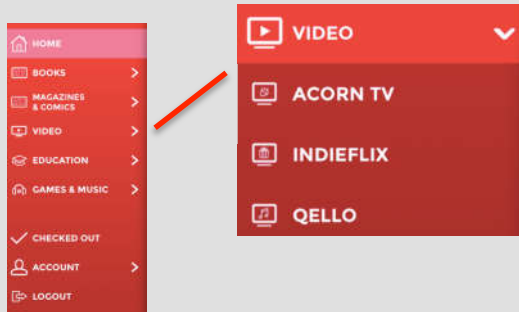

Log in to accounts, your content formats will display in categories and in menu – checkout – enjoy!

Streaming video offers an unlimited streaming video experience in RBdigital. Each checkout provides a 7-day access pass to watch the each video service. A separate 7-day access pass is required for each service.

Open Menu and tap VIDEO

7

Tap the desired video service from the menu

The detail page opens

8